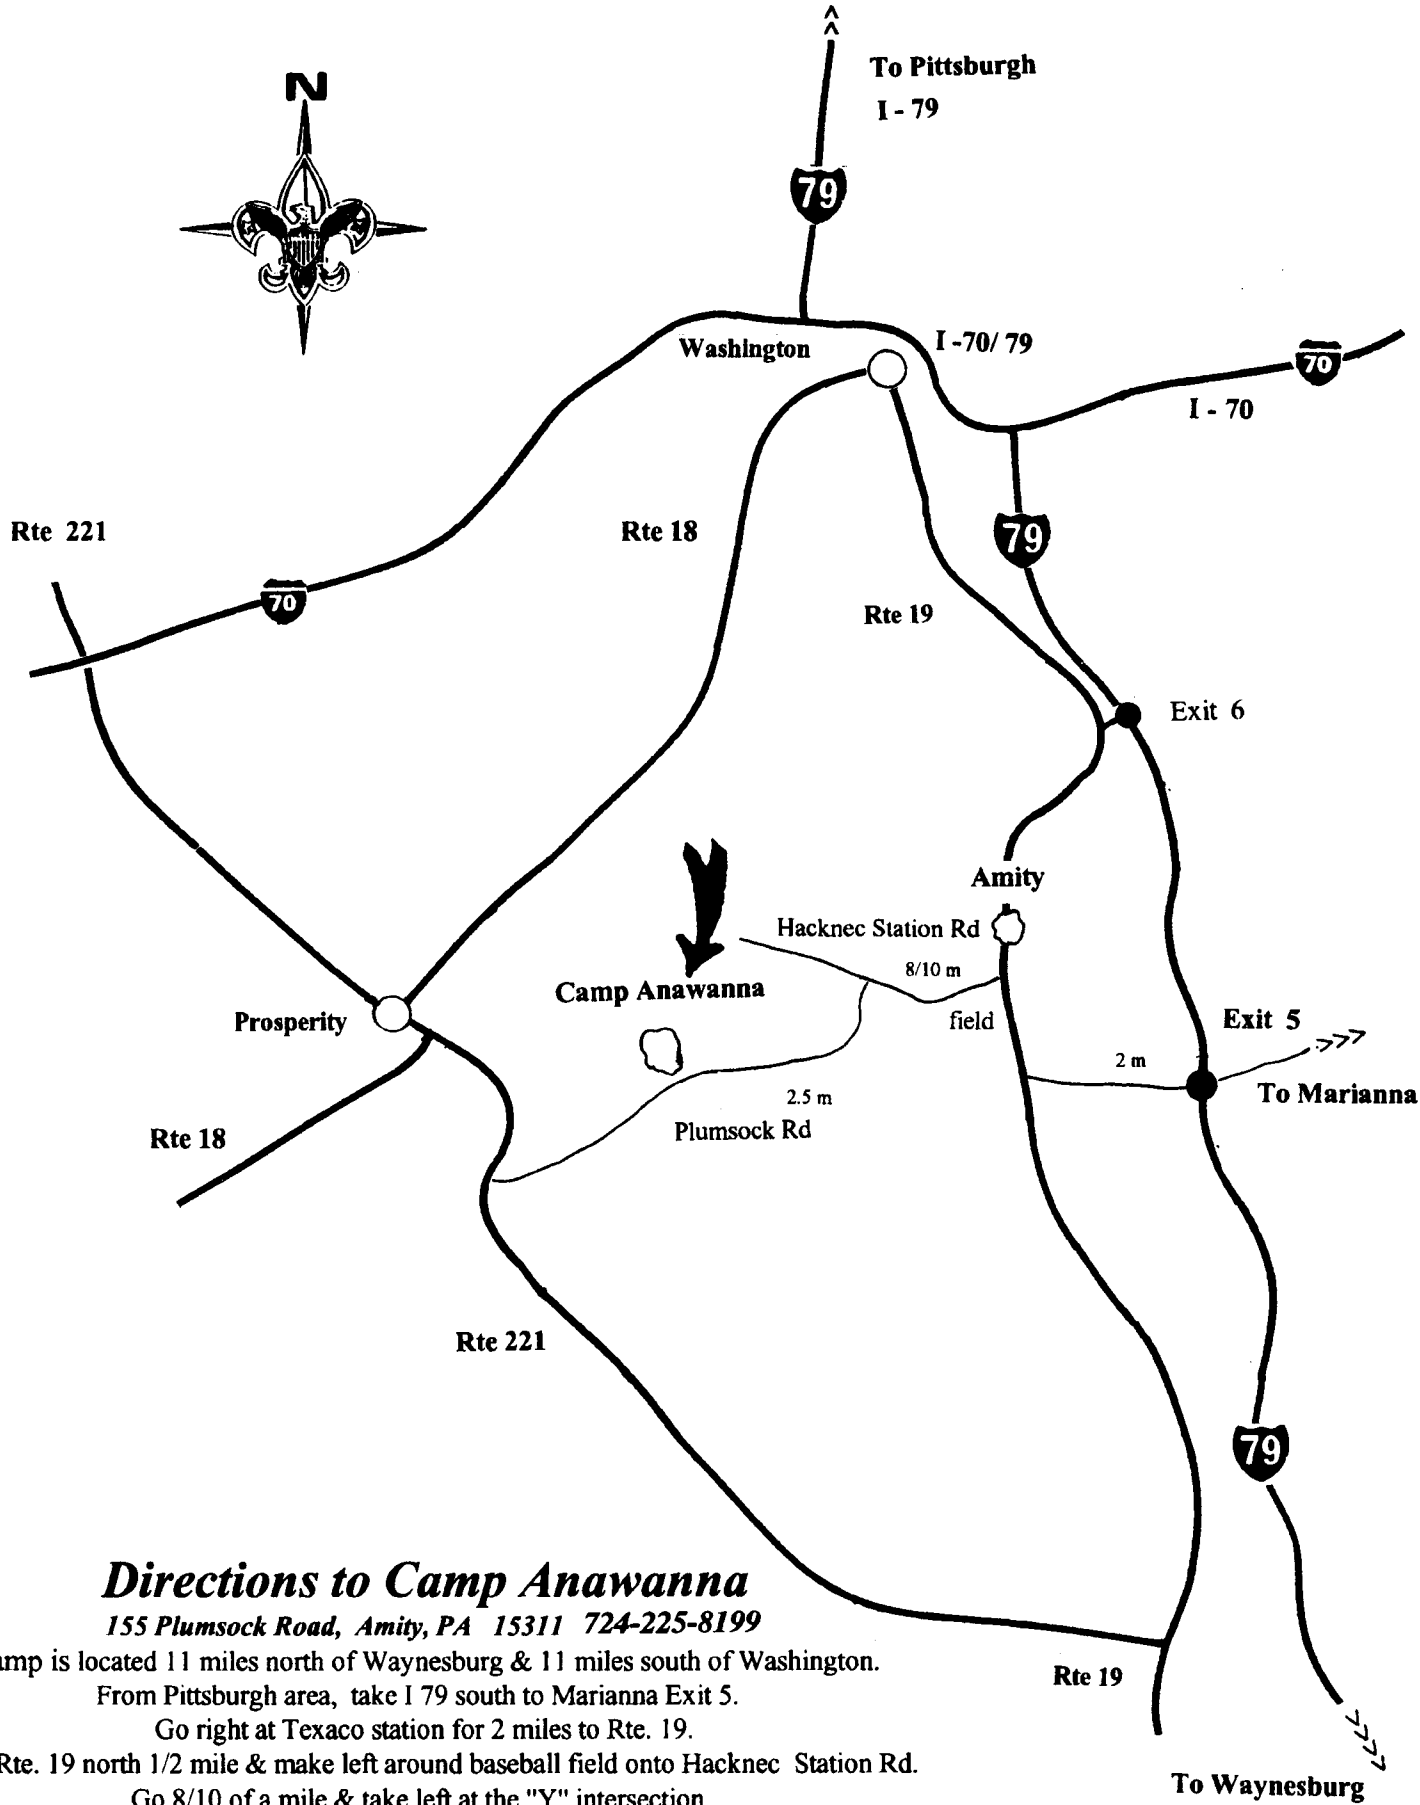

- Roads
- - - Trails
- ★ Latrines
- Water
- · - · - Property Boundary

Camp Anawanna
Greater Pittsburgh Council
Boy Scouts Of America

155 Plumsock Road • Amity, PA 15311
 (724) 225-8199

Directions to Camp Anawanna

155 Plumsock Road, Amity, PA 15311 724-225-8199

Camp is located 11 miles north of Waynesburg & 11 miles south of Washington.

From Pittsburgh area, take I 79 south to Marianna Exit 5.

Go right at Texaco station for 2 miles to Rte. 19.

Take Rte. 19 north 1/2 mile & make left around baseball field onto Hacknec Station Rd.

Go 8/10 of a mile & take left at the "Y" intersection.

Proceed onto Plumsock Road for 2.5 miles. Camp is on right.

LEAVE ALL PETS AT HOME