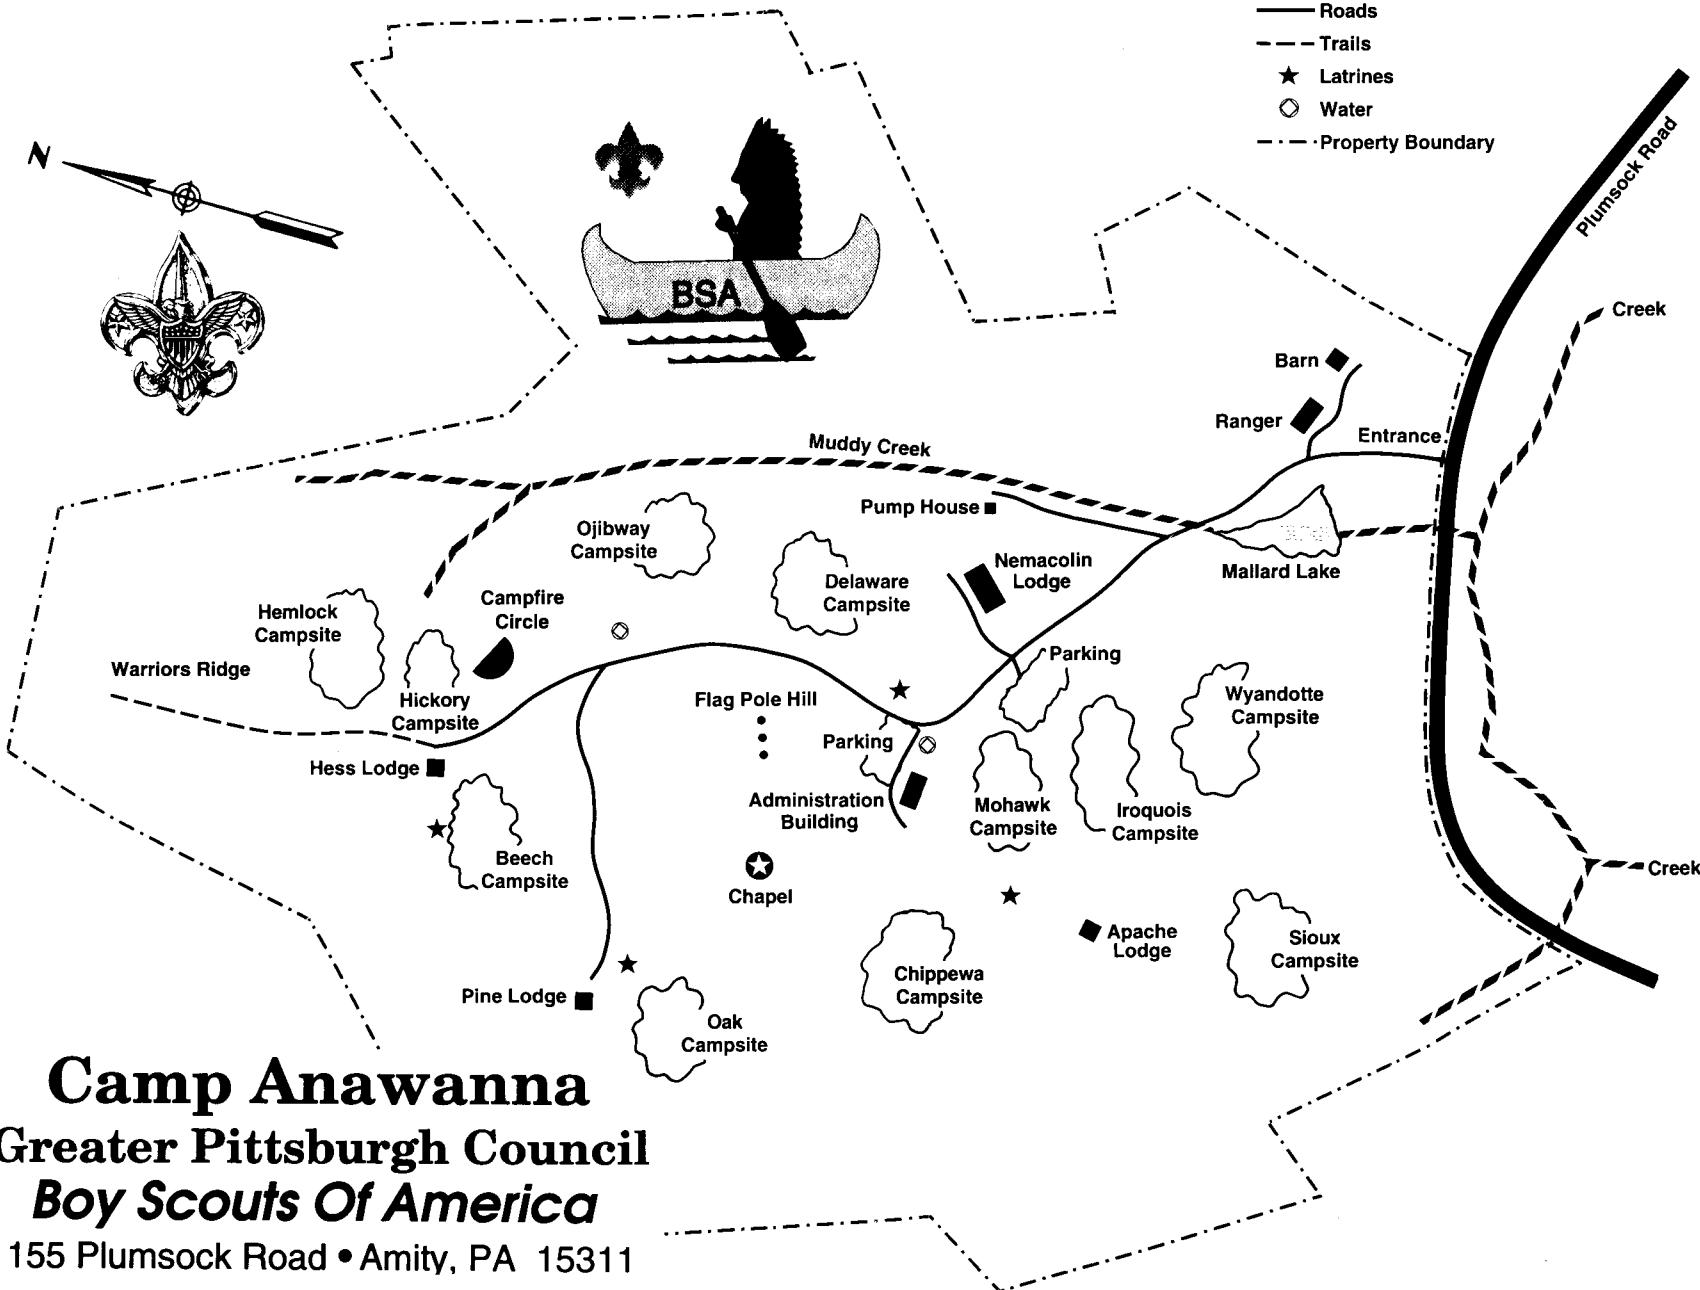

- Roads
- - - Trails
- ★ Latrines
- Water
- · - · - Property Boundary

Camp Anawanna
Greater Pittsburgh Council
Boy Scouts Of America

155 Plumsock Road • Amity, PA 15311
 (724) 225-8199

Directions to Camp Anawanna

155 Plumsock Road, Amity, PA 15311 724-225-8199

Camp is located 11 miles north of Waynesburg & 11 miles south of Washington.

From Pittsburgh area, take I 79 south to Marianna Exit 5.

Go right at Texaco station for 2 miles to Rte. 19.

Take Rte. 19 north 1/2 mile & make left around baseball field onto Hacknec Station Rd.

Go 8/10 of a mile & take left at the "Y" intersection.

Proceed onto Plumsock Road for 2.5 miles. Camp is on right.

LEAVE ALL PETS AT HOME